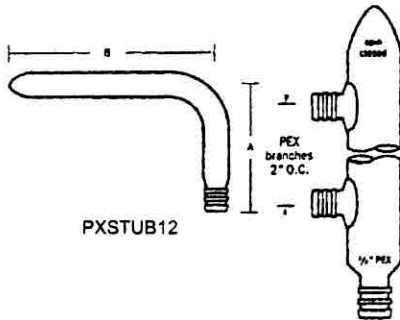

ANTI-SIPHON FROST PROOF SILLCOCKS

490-8	8" X 1/2" PEX FROST PROOF	EA	56.82	20
490-10	10" X 1/2" PEX FROST PROOF	EA	67.12	20

C X PEX BALL VALVE 400 WOG 150 PSI STM

PXVSP33	1/2 C X 1/2 BARB BV	EA	15.07	10
PXVSP44	3/4 C X 3/4 BARB BV	EA	20.54	10
PXVSP55	1 C X 1 BARB BV	EA	30.68	6

PEX BARBED BALL VALVE W/WASTE

PXVW33	1/2 BARB BV W/WASTE	EA	9.43	10/20
PXVW44	3/4 BARB BV W/WASTE	EA	13.00	10/120

PEX FITTINGS & VALVES

PXMAN-8

The BranchMaster has been lab tested for hydrostatic burst to 3,200 PSI.